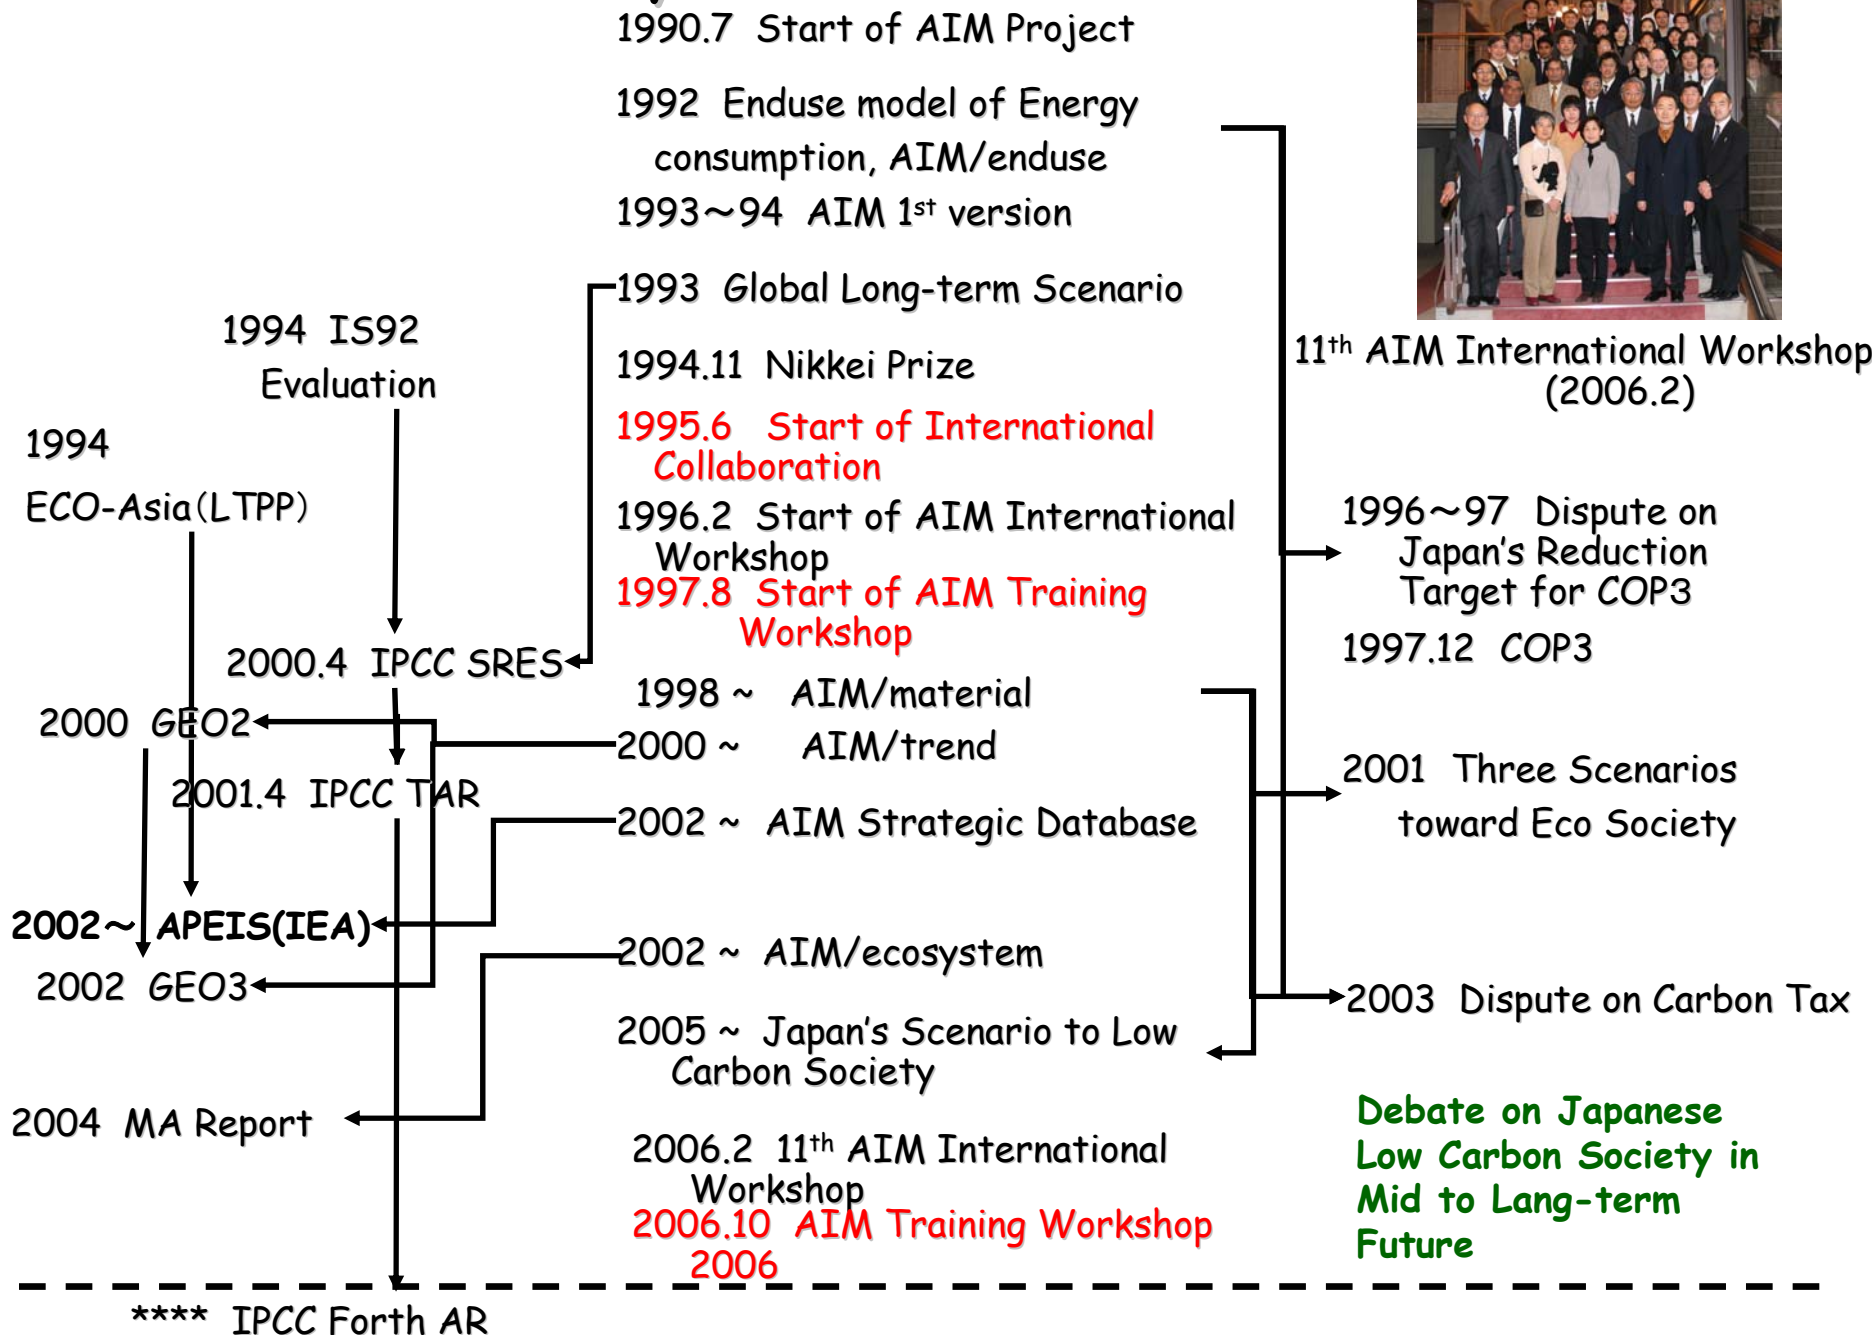

**AIM Training Workshop  
16-20 October 2006  
NIES, Tsukuba, Japan**

# AIM Training and Capacity Building Workshop

- 1st CHINA Workshop of AIM Modeling, 1997.8, Beijing, China
- 1st INDIA Workshop of AIM Modeling, 1998.3, Ahmedabad, India
- 2nd CHINA Workshop of AIM Modeling, 1998.10, Beijing, China
- 2nd INDIA Workshop of AIM Modeling, 1999.2, Ahmedabad, India
- The AIM Training Workshop 2002, 2002.9, Tsukuba, Japan
- APEIS Capacity Building Workshop 2002.10, Delhi, India
- The AIM Training Workshop 2003, 2003.6. AIT, Thailand
- APN CAPaBLE Workshop 2004. 2004.8 AIT, Thailand
- APEIS Training Workshop 2004., 2004.11. Tsukuba, Japan
- AIM/APEIS Training Workshop 2005. 2005.11 Tsukuba, Japan
- AIM Training Workshop 2006, 2006.10, Tsukuba, Japan