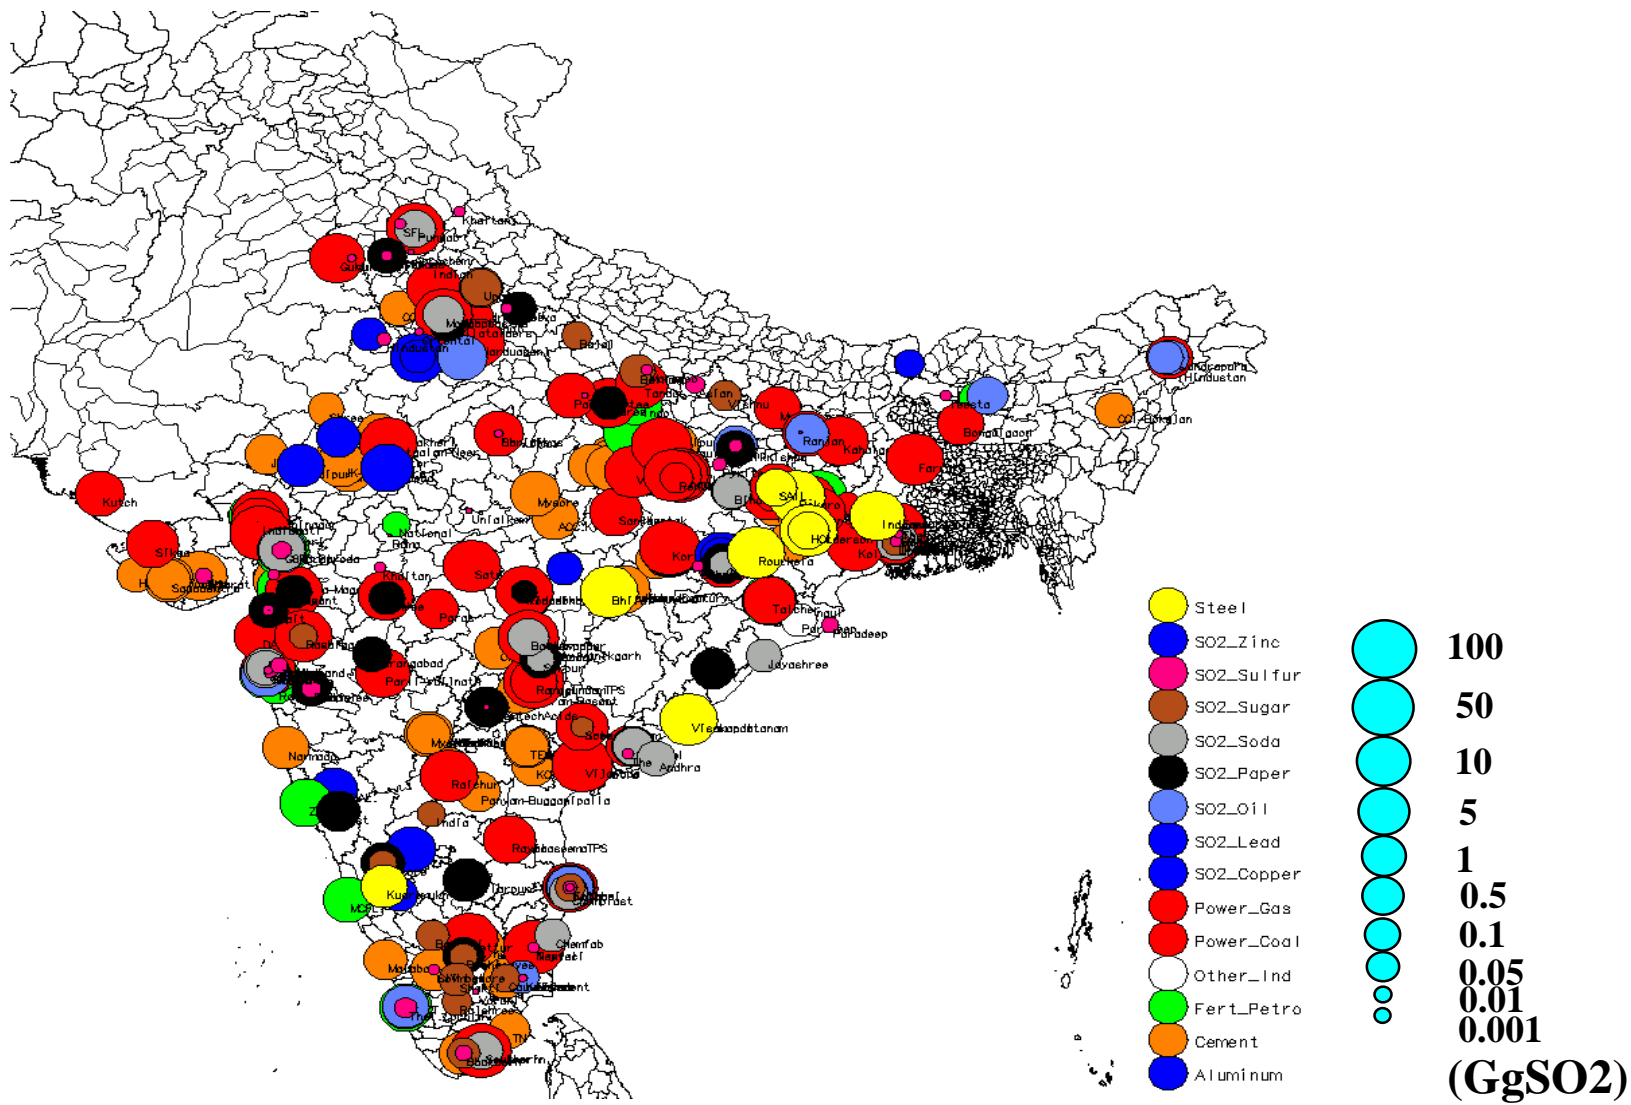

SO₂ Emissions from Energy Conversion Sector in China in 1995

NO_x Emissions from Energy Conversion Sector in China in 1995

SO2 Emissions from Large Point Source in India in 1995

NOx Emissions from Large Point Source in India in 1995

SO₂ Emissions Intensity in 1995

NO_x Emissions Intensity in 1995