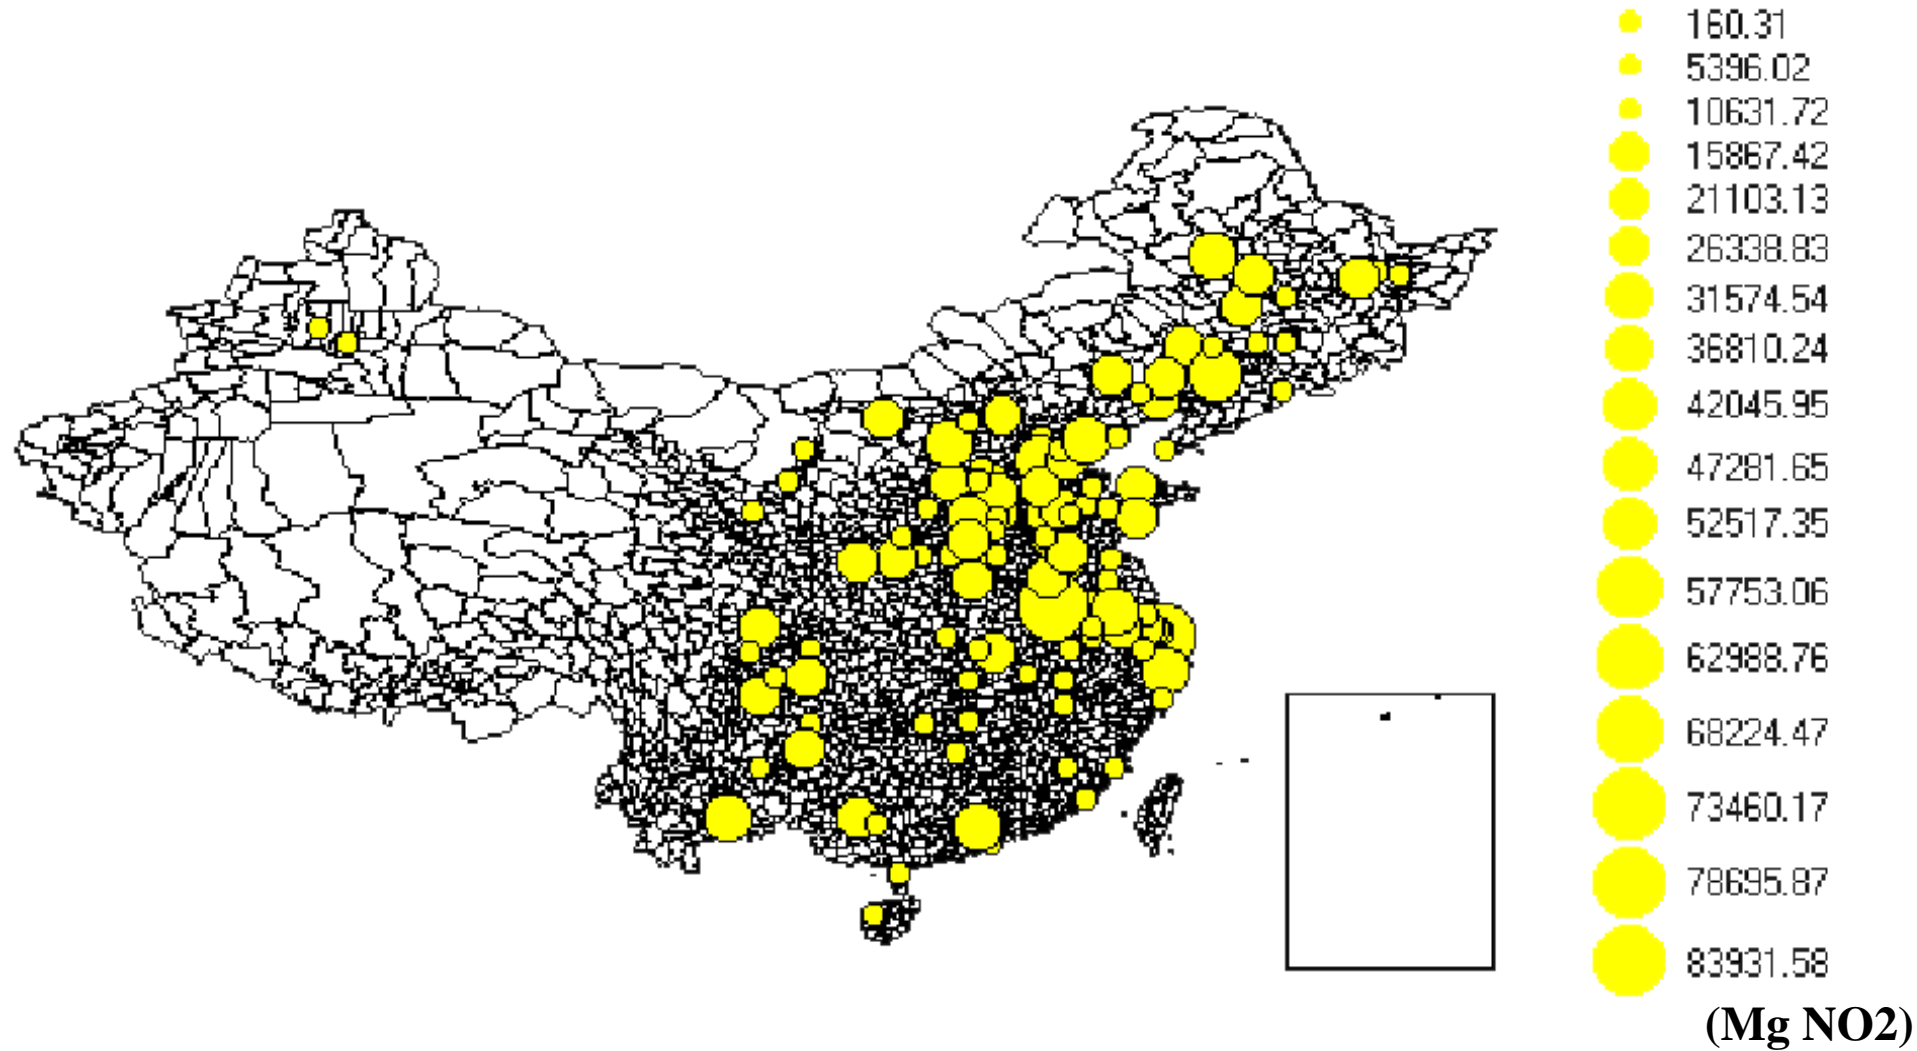

SO₂ Emissions from Energy Conversion Sector in China in 1995

NO_x Emissions from Energy Conversion Sector in China in 1995

SO2 Emissions from Large Point Source in India in 1995

NOx Emissions from Large Point Source in India in 1995

SO₂ Emissions Intensity in 1995

NO_x Emissions Intensity in 1995