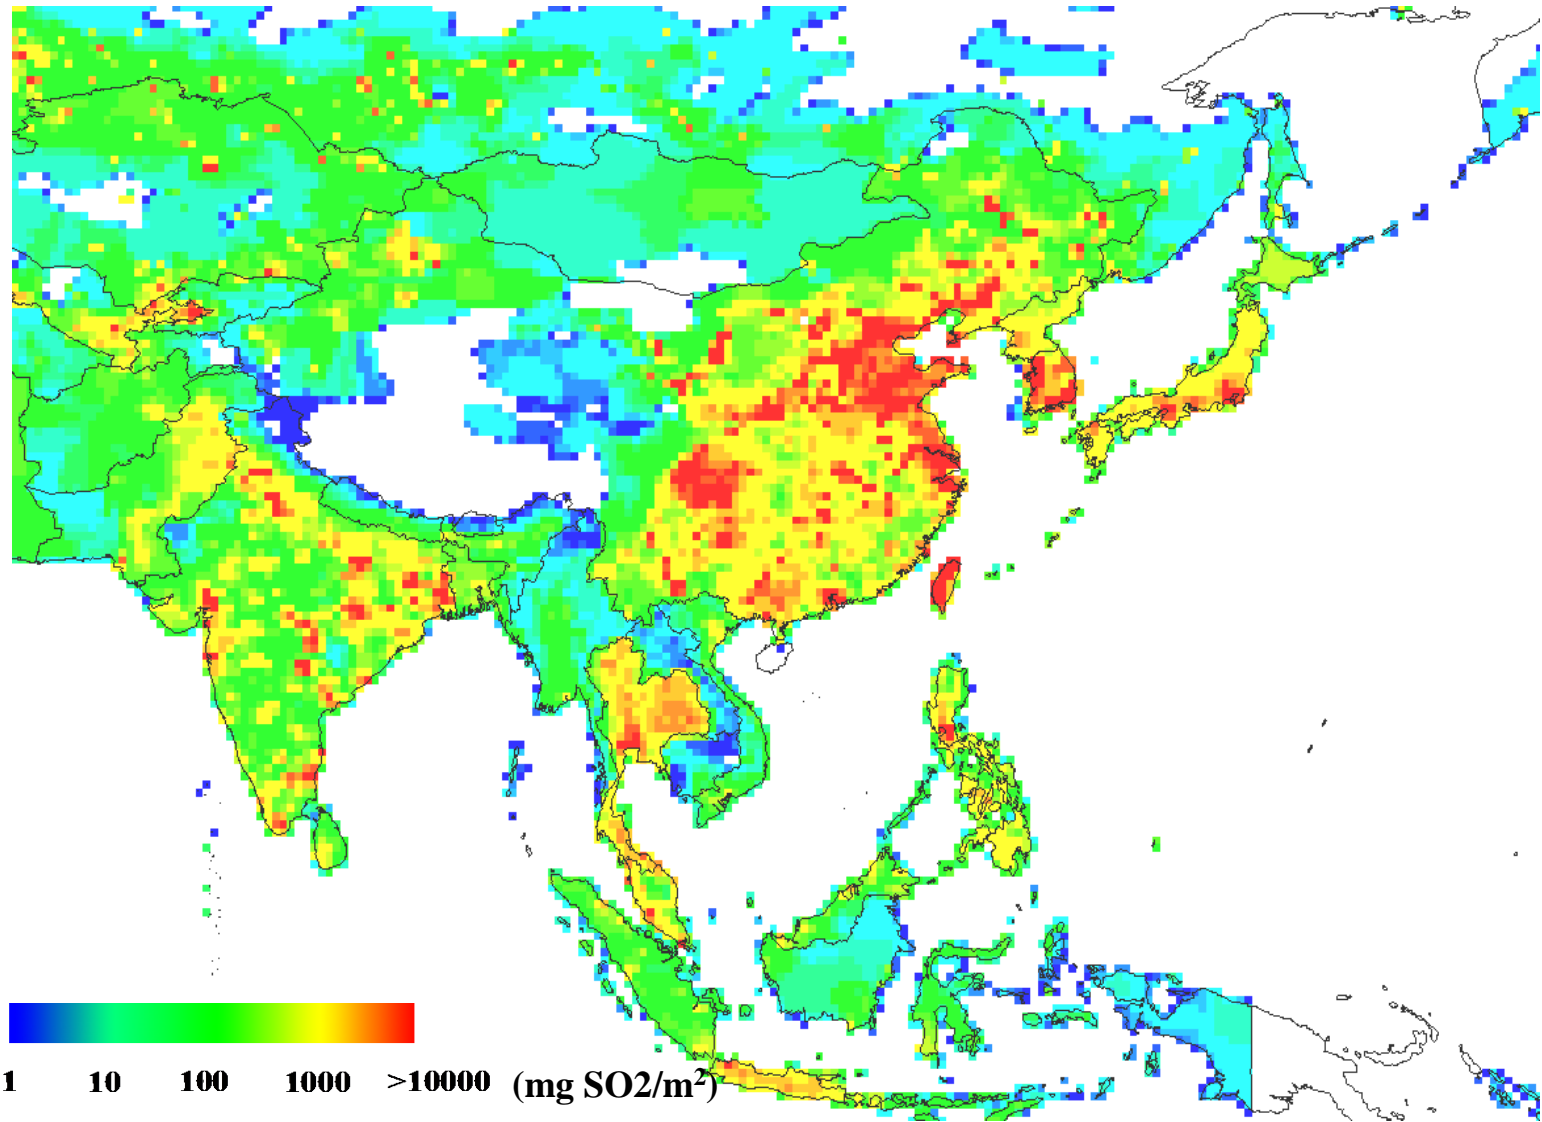

SO₂ Emissions from Energy Conversion Sector in China in 1995

NO_x Emissions from Energy Conversion Sector in China in 1995

SO2 Emissions from Large Point Source in India in 1995

NOx Emissions from Large Point Source in India in 1995

SO₂ Emissions Intensity in 1995

NO_x Emissions Intensity in 1995