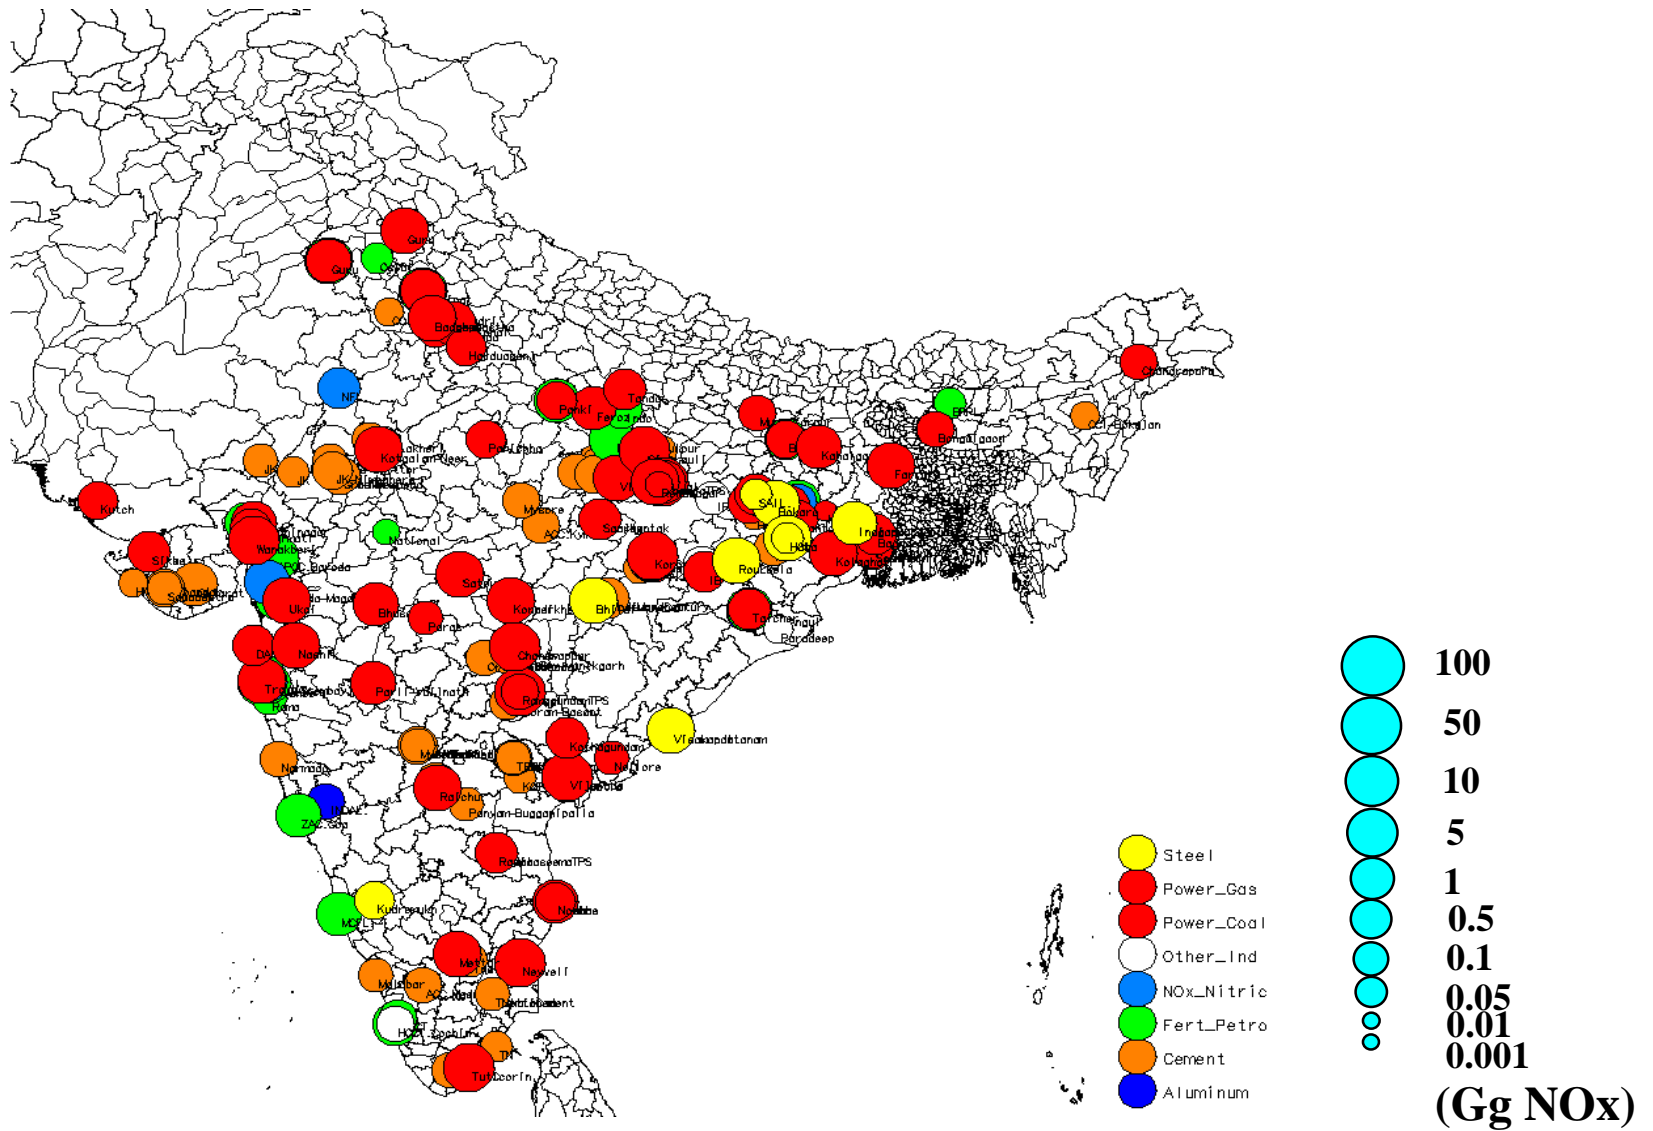

SO₂ Emissions from Energy Conversion Sector in China in 1995

NO_x Emissions from Energy Conversion Sector in China in 1995

SO2 Emissions from Large Point Source in India in 1995

NOx Emissions from Large Point Source in India in 1995

SO₂ Emissions Intensity in 1995

NO_x Emissions Intensity in 1995