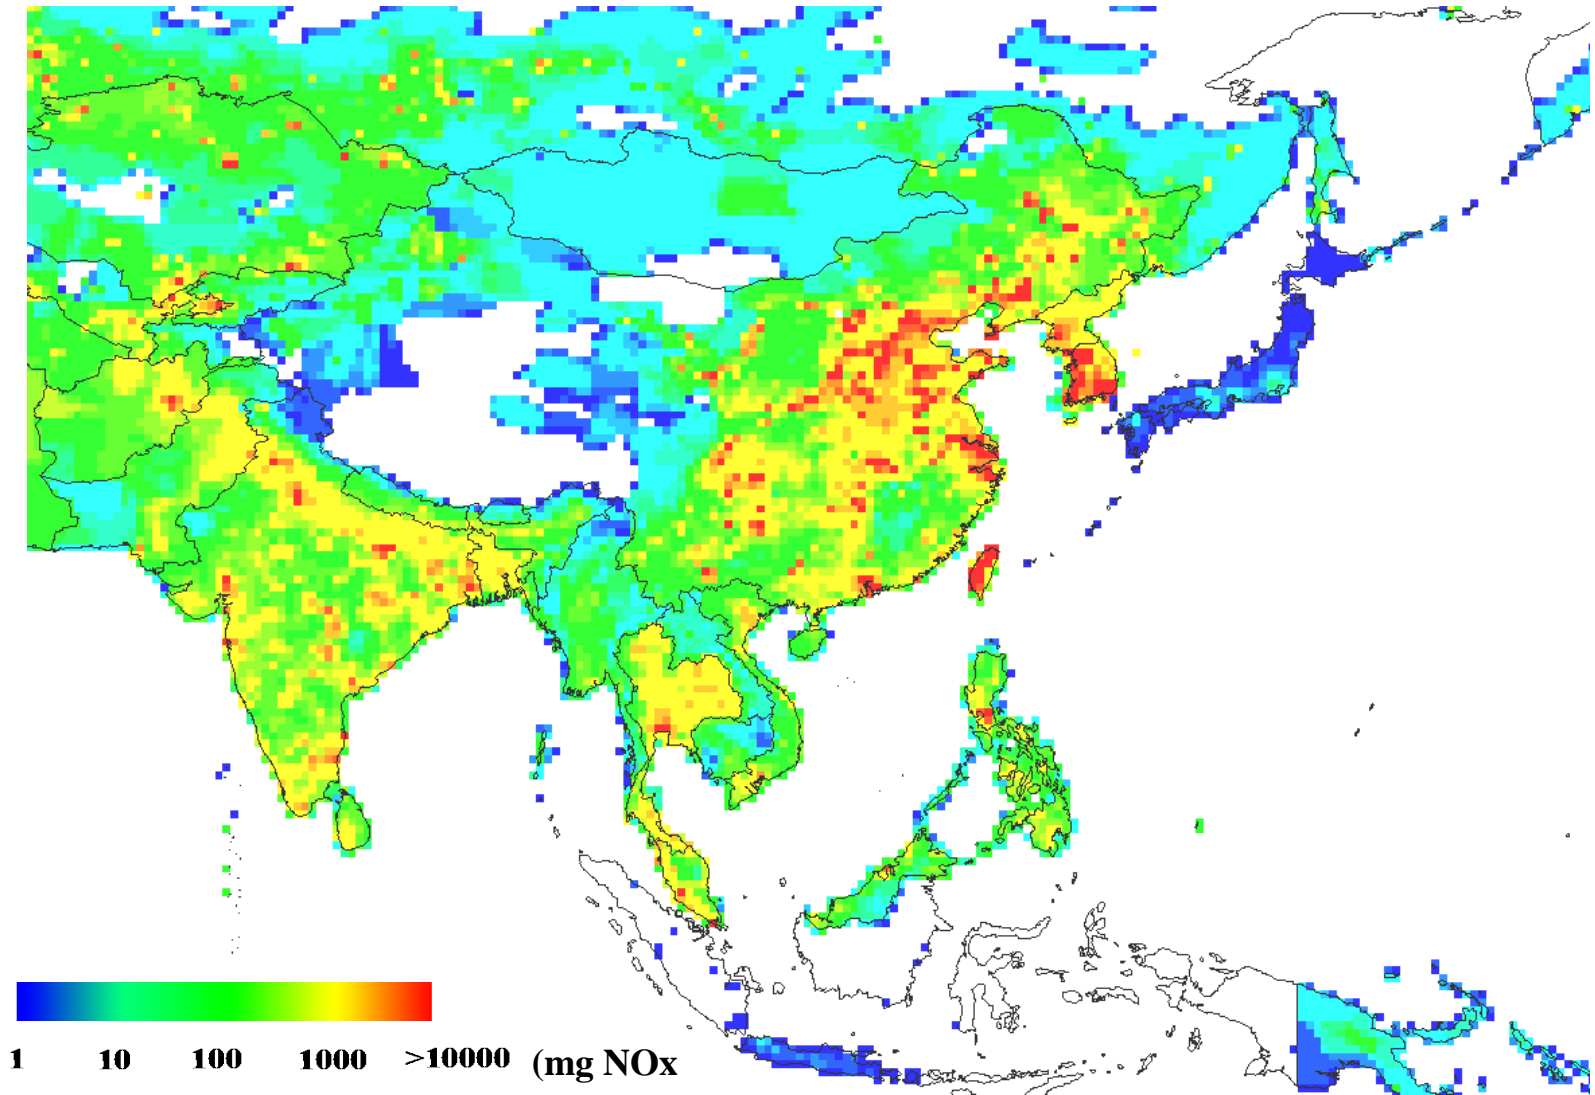

SO₂ Emissions from Energy Conversion Sector in China in 1995

NO_x Emissions from Energy Conversion Sector in China in 1995

SO2 Emissions from Large Point Source in India in 1995

NOx Emissions from Large Point Source in India in 1995

SO₂ Emissions Intensity in 1995

NO_x Emissions Intensity in 1995